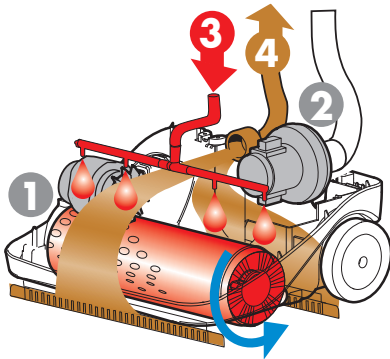

### Crystal Clean

- Suitable to work in high congested areas like small shops, offices, kitchens, schools, hospitals, bars, gyms, restaurants
- Max 90°C hot scrubbing
- Three controls for brush drive, washing and drying operations
- Double floor squeegee for both forward and reverse drying
- Sound pressure 68 dB (A)
- Min. working height required 200 mm
- Structure built with durable materials
- Suitable load on the brush for an optimal cleaning efficiency
- Detachable detergent/recovery tank
- Cable holder
- 10 mt electric cable
- Non-marking wheels.

#### Standard equipment:

• 6.505.0002  
PP brush Ø 100 mm

• 5.509.0394  
Soft brush Ø 100 mm

• 6.505.0001  
Squeegee kit

• 5.509.0007  
Stationary plate

• 0.010.0034  
4 x 100 ml concentrated  
detergent

Watch the video on youtube:  
[www.youtube.com/lavorpro](http://www.youtube.com/lavorpro)

	Crystal Clean
code	8.501.0508
power supply	230 V - 50 Hz
scrubbing/squeegee width	290/320 mm
max working capacity	1015 m <sup>2</sup> /h
solution tank capacity	2.8 l/0.74 gal
recovery tank capacity	5.6 l/1.48 gal
traction	mechanical
RPM/pressure on the brushes	1000/7 kg/15,43 lbs
brush motor power	200 W
noise level dB (A)	68
depression/vacuum motor	1428 mmH <sub>2</sub> O/800 W
dimensions/weight	37 x 37 x 113 cm/13 kg