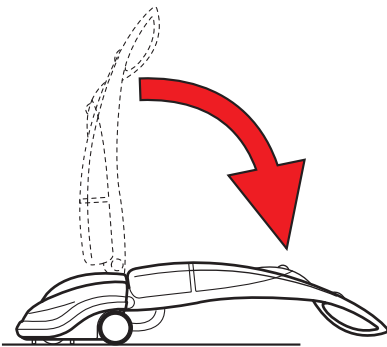

Double squeegee for both forward and reverse washing and drying.

PP brush suitable for most common floors and soft brush for carpet and moquette cleaning. Hot water cleaning for a faster and perfect removal of the most common organic dirt (grease, mud, oil, etc.)